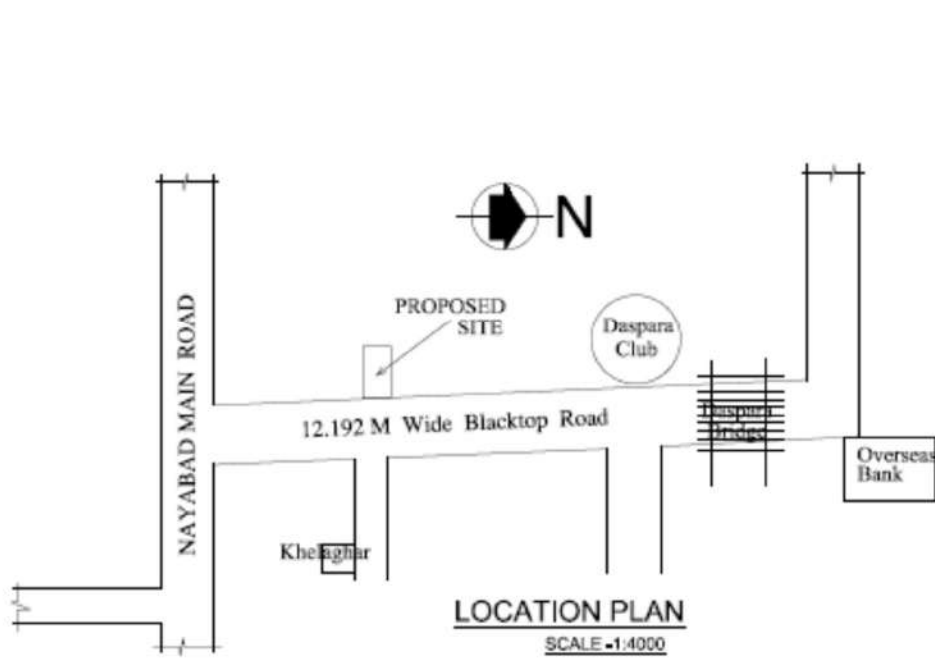

Premises No. 1877, Nayabad Road, Ward No. 109 under KMC, P.O. & P.S- Purba Jadavpur, Pin Code- 700099,
Dist- South 24 PGS.

LAT: 22°29'14"

LONG: 88°24'36"

ARYAN DEVELOPERS
Arun Chatterjee
Partner