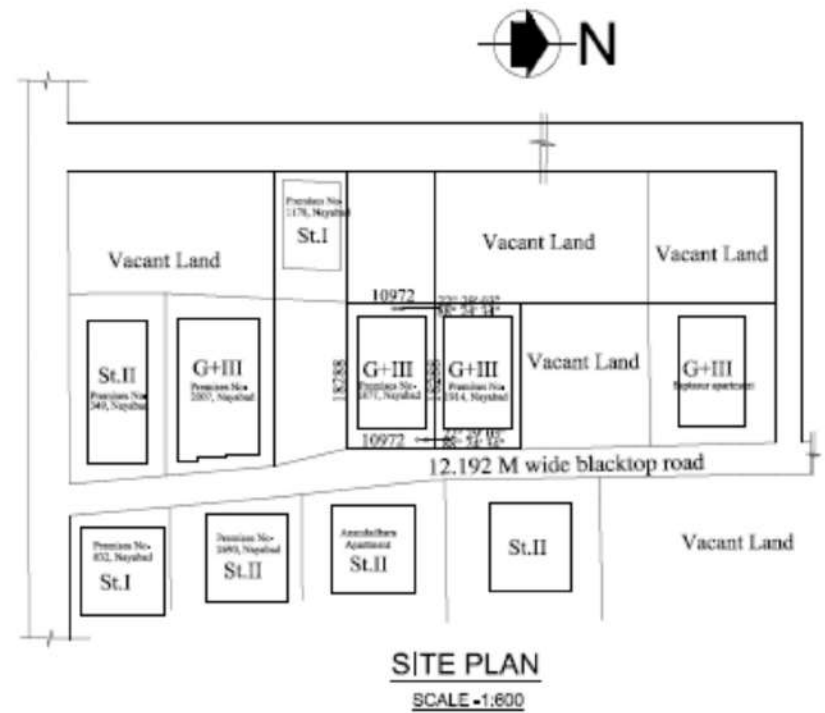

Premises No. 1877, Nayabad Road, Ward No. 109 under KMC, P.O. & P.S- Purba Jadavpur, Pin Code- 700099,
Dist- South 24 PGS.

LAT: 22°29'14"

LONG: 88°24'36"

ARYAN DEVELOPERS
Arun Chatterjee
Partner